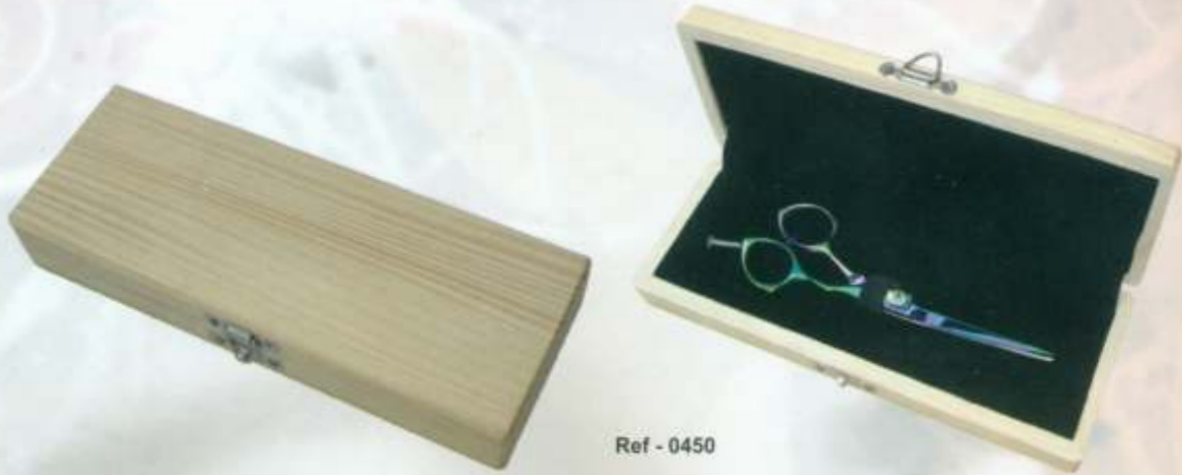

All Items are available in Different Packing Material According to the Customer's Specifications.

Ref - 0450
Beauty Kit, Wooden Case,
With 1 Pcs.

Ref - 0450

Ref - 0451
Manicure Set,
Wooden Case. 5-Pcs.